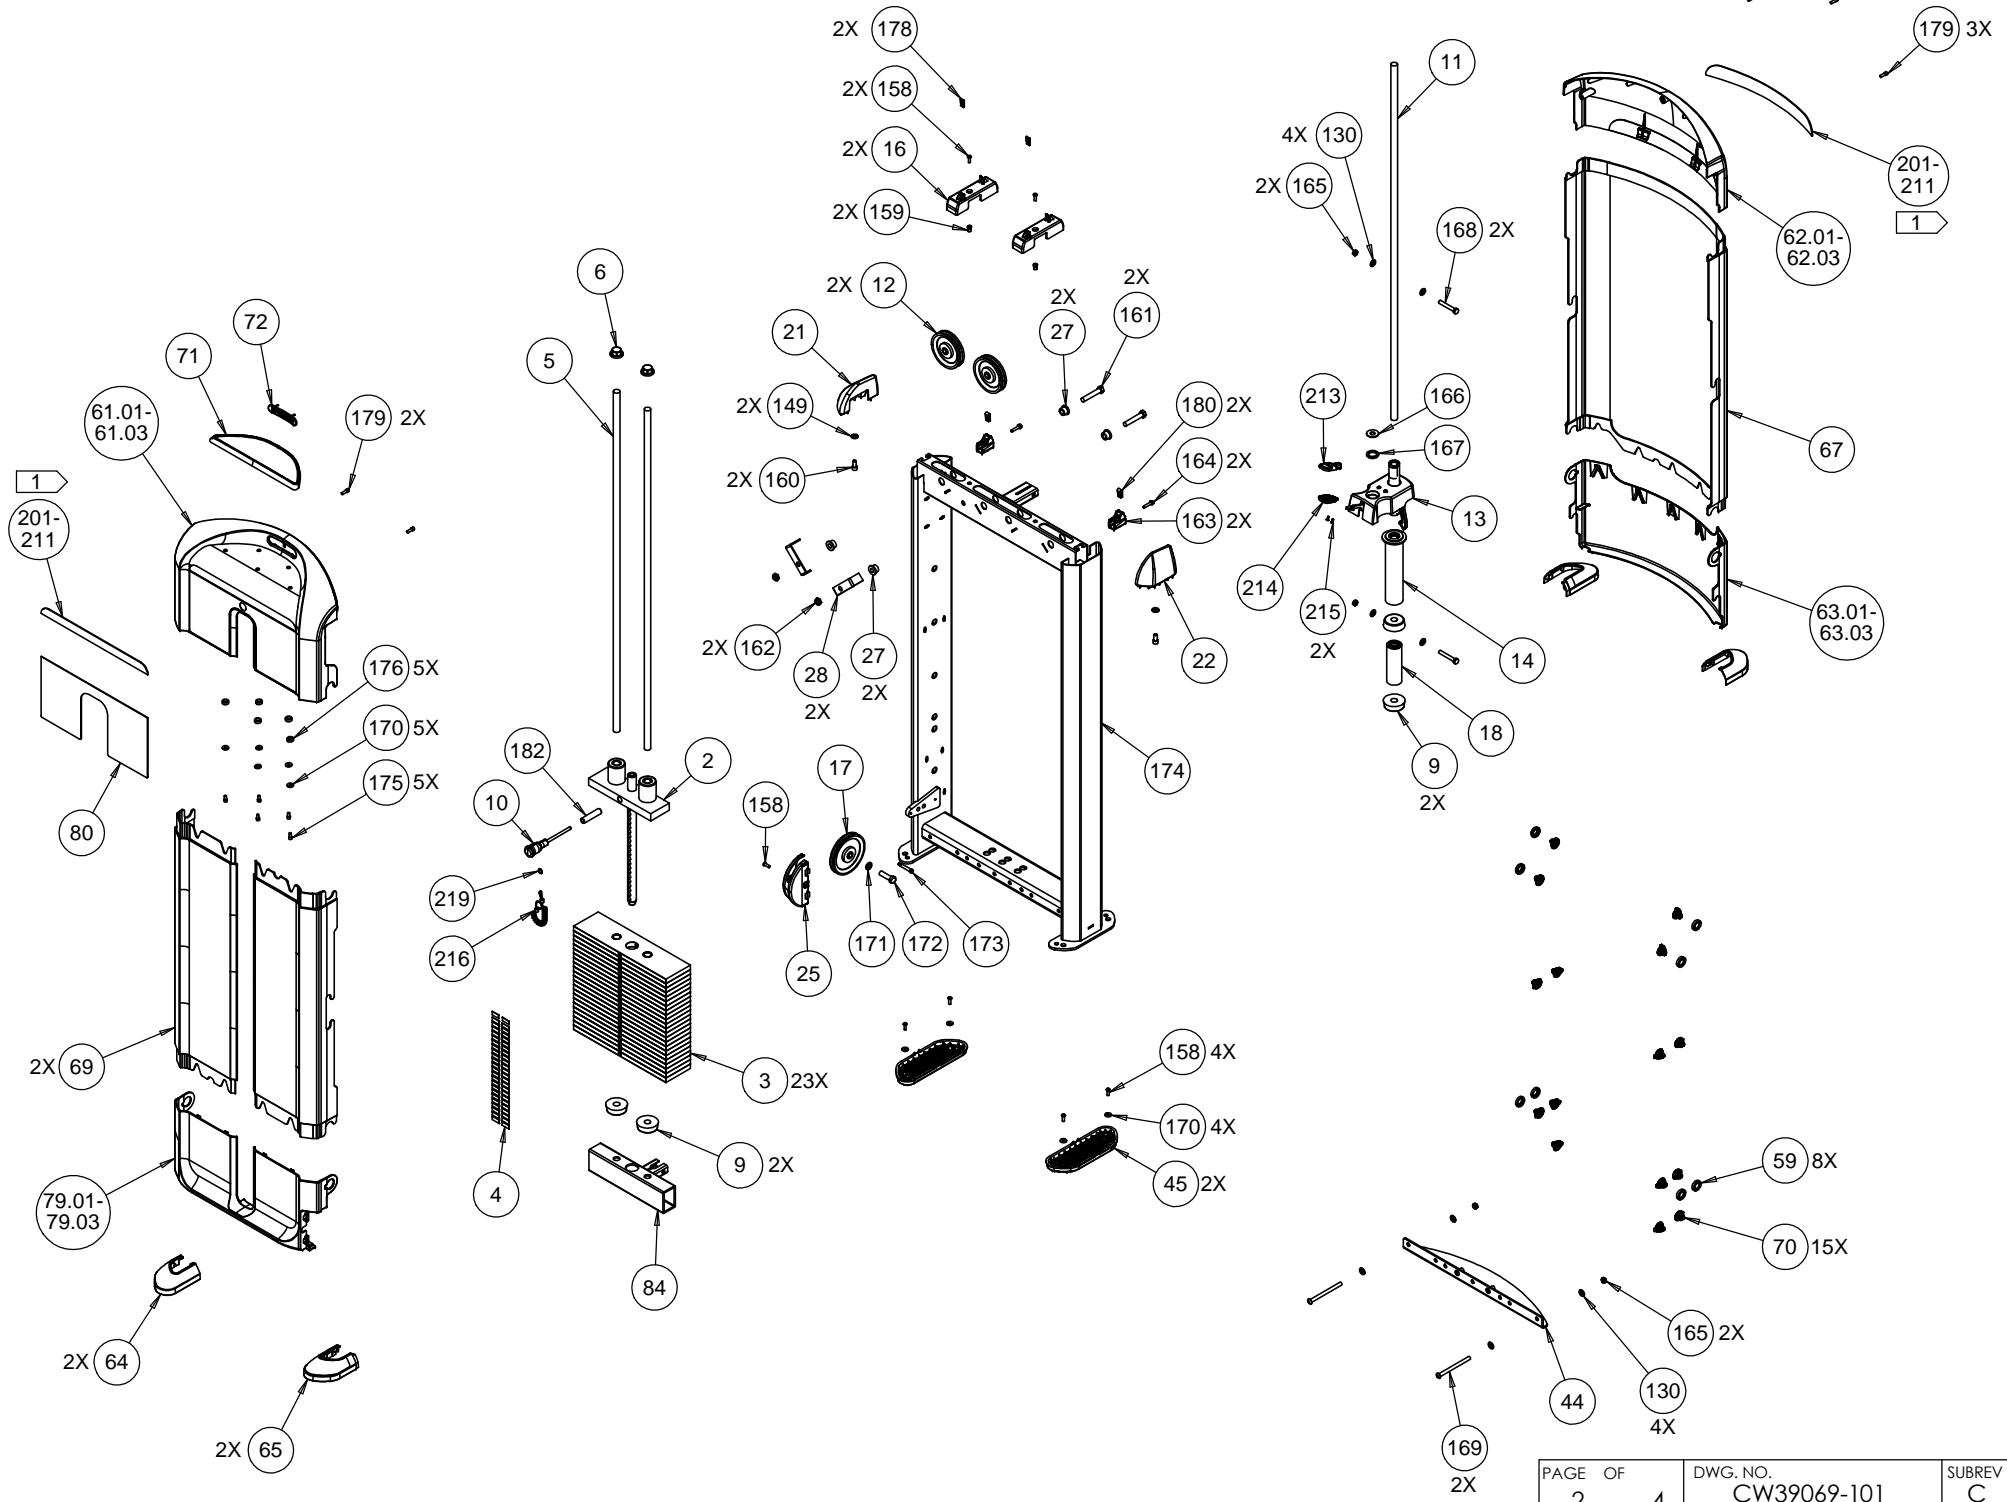

PRODUCT:

DSL619, SEATED LEG CURL

PRECOR®

DRWN BY	11.19.13	KAW	SIZE	PAGE	OF	DWG. NO.	SUBREV
CS	10.21.13	BG	A	1	4	CW39069-101	C

C

B

A

3

2

1

3

2

1

3

2

1