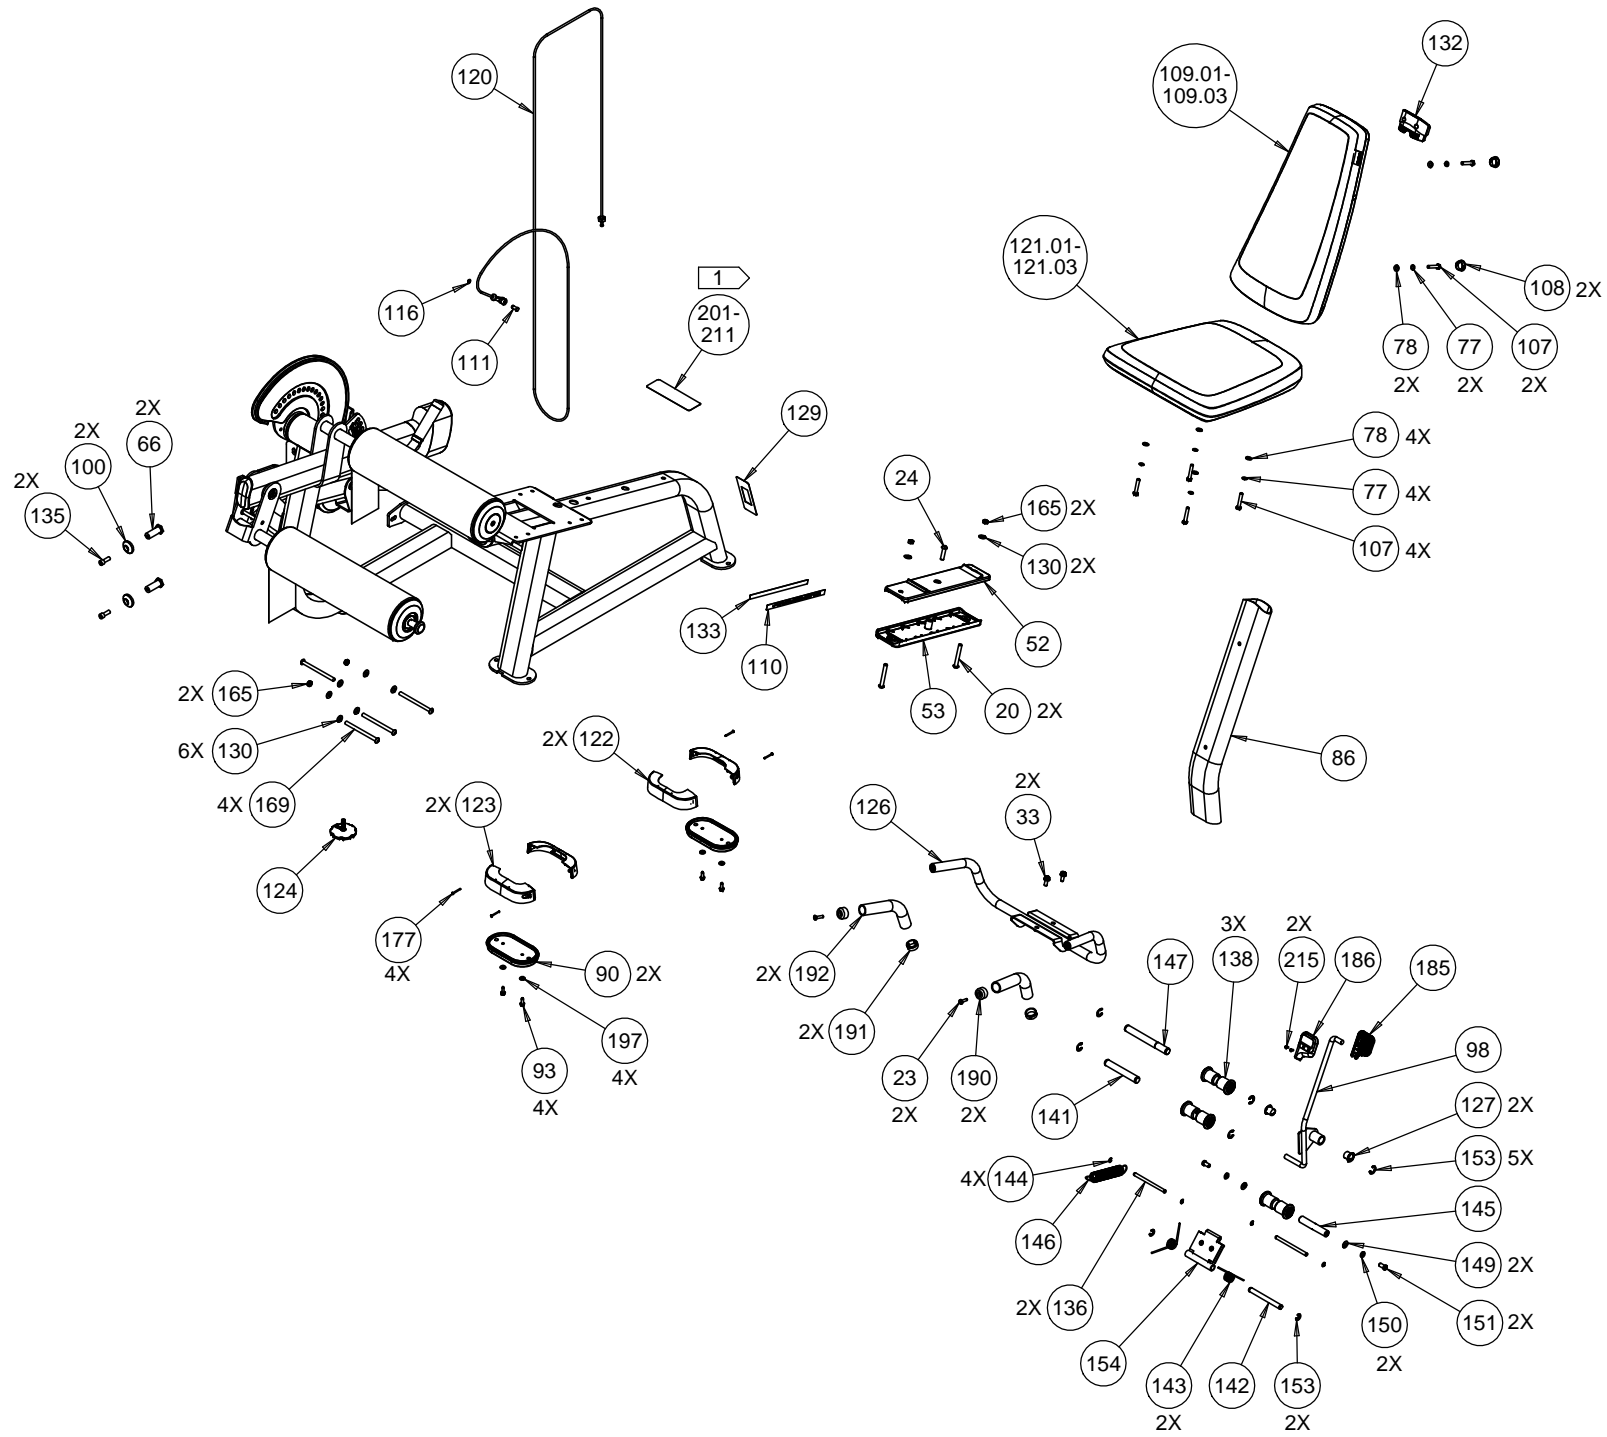

NOTES:

1 THIS LABEL IS FURNISHED AS PART OF A LABEL KIT.
ORDER REPLACEMENT LABEL KITS AS FOLLOWS:

- 201 ENGLISH
- 202 CHINESE
- 203 FRENCH
- 204 GERMAN
- 205 JAPANESE
- 206 SPANISH
- 207 DUTCH
- 208 PORTUGUESE
- 209 RUSSIAN
- 210 HEBREW
- 211 ITALIAN

PRODUCT:

DSL619, SEATED LEG CURL

PRECOR®

DRWN BY	11.19.13	KAW	SIZE	PAGE	OF	DWG. NO.	SUBREV
CS	10.21.13	BG	A	1	4	CW39069-101	C

C

B

A

3

2

1

3

2

1

3

2

1